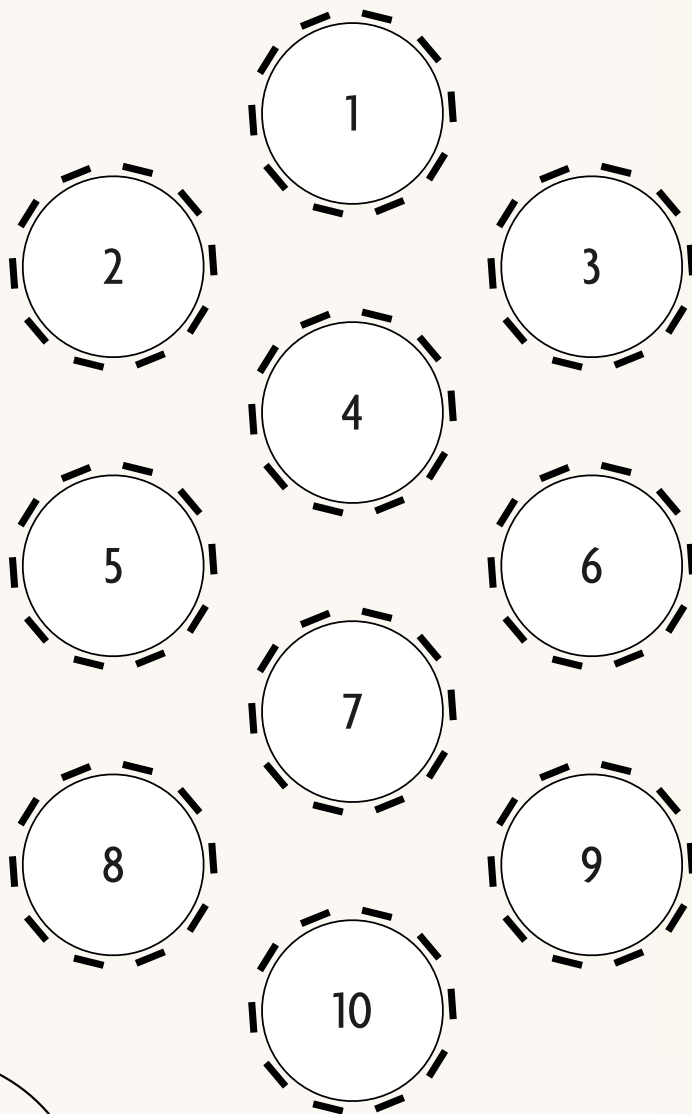

# “SALON BLEU” AND “SALON ROUGE” BANQUET PLAN

CAPACITY: 100 PERSONS

## STAGE

Le  
CAPITOLE  
de Québec