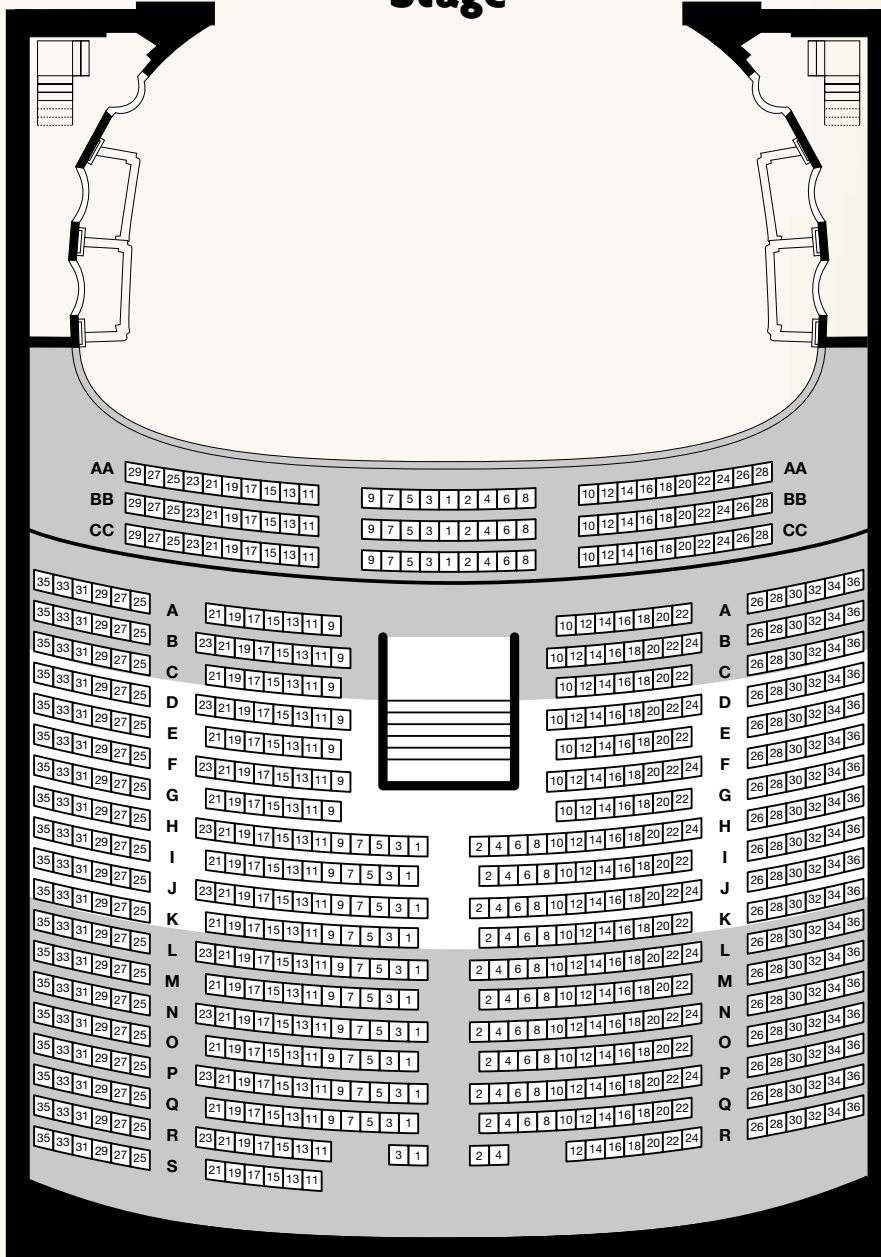

BALCONY SETTING

TOTAL CAPACITY: 669 IN BALCONY

Stage

SECTION
800

SECTION
900

SECTION
1000