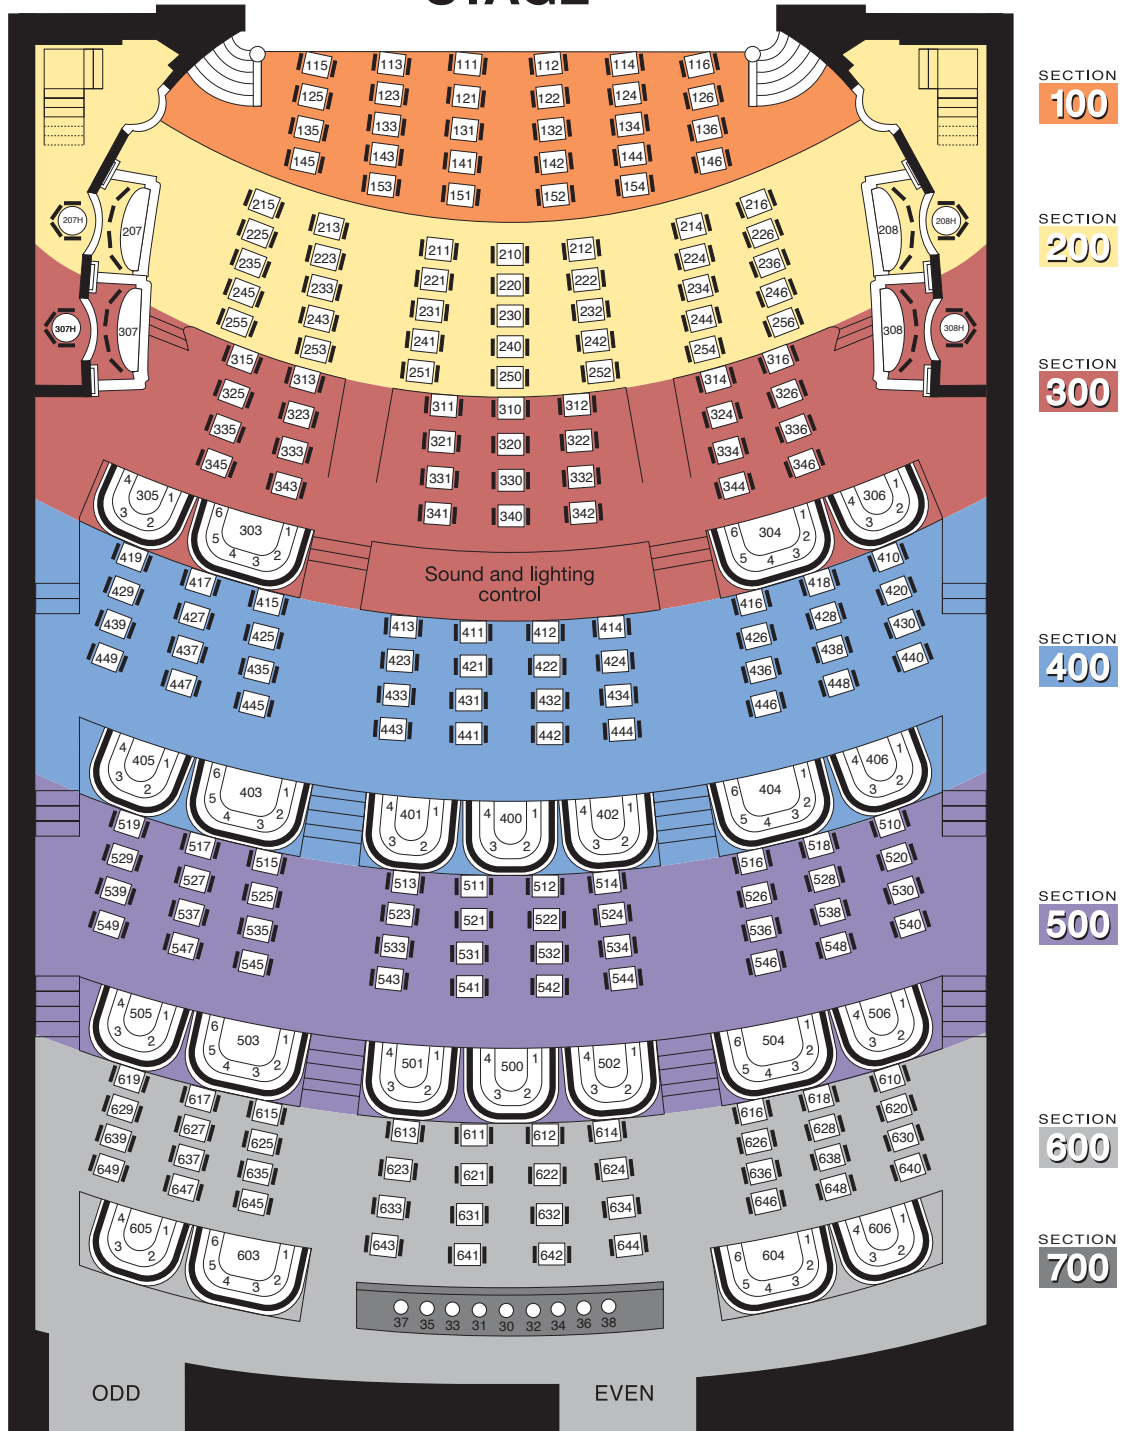

THÉÂTRE CAPITOLE - ORCHESTRA LEVEL

STAGE

H
WHEELCHAIR

BANQUETTE

1 2
TABLE

○
BAR STOOL
(INDIVIDUAL SEAT)

Le
CAPITOLE
de Québec